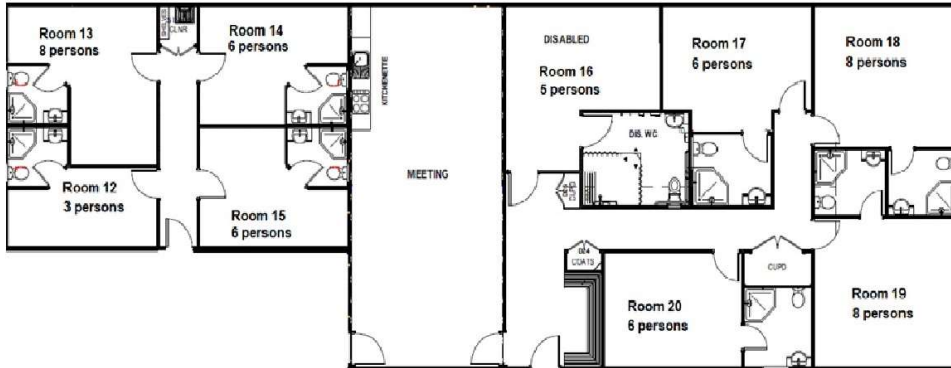

MOUNTAIN ASH

(Capacity 56)

WATTLE LODGE

(Capacity 20)

STRZELECKI LODGE

(Capacity 59)