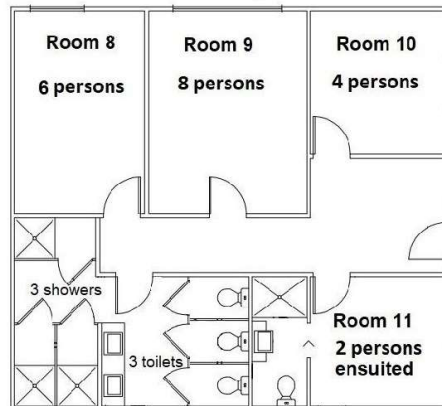

MOUNTAIN ASH

(Capacity 56)

WATTLE LODGE

(Capacity 20)

STRZELECKI LODGE

(Capacity 59)