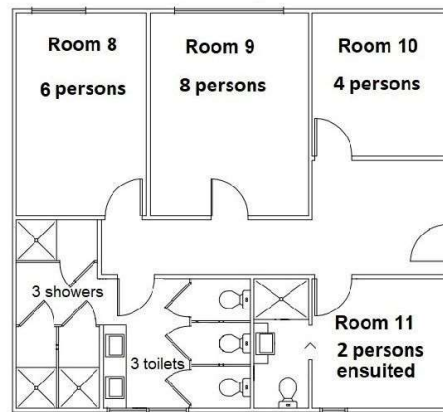

STRZELECKI LODGE

(Capacity 59)

WATTLE LODGE

(Capacity 20)

MOUNTAIN ASH

(Capacity 56)