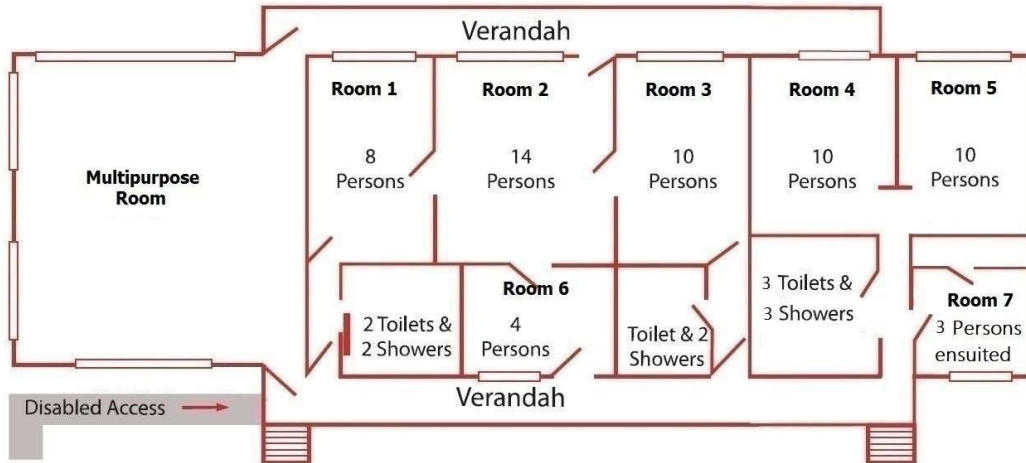

STRZELECKI LODGE

(Capacity 59)

WATTLE LODGE

(Capacity 20)

MOUNTAIN ASH

(Capacity 56)