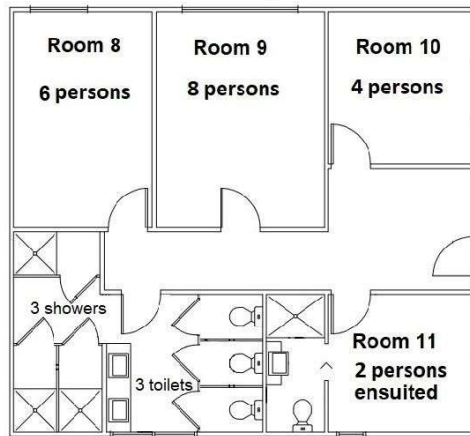

STRZELECKI LODGE
(Capacity 58)

WATTLE LODGE
(Capacity 20)

MOUNTAIN ASH
(Capacity 18)