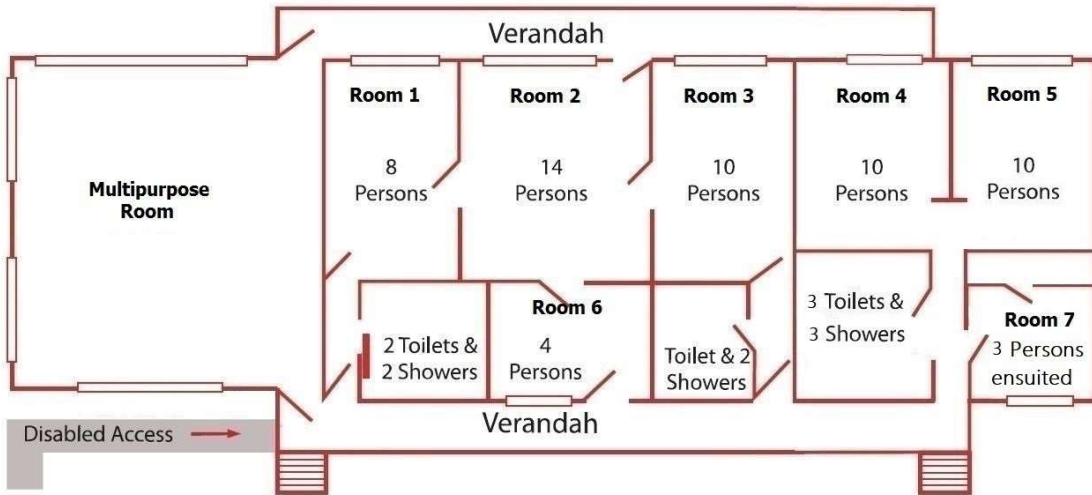

STRZELECKI LODGE
(Capacity 58)

WATTLE LODGE
(Capacity 20)

MOUNTAIN ASH
(Capacity 18)