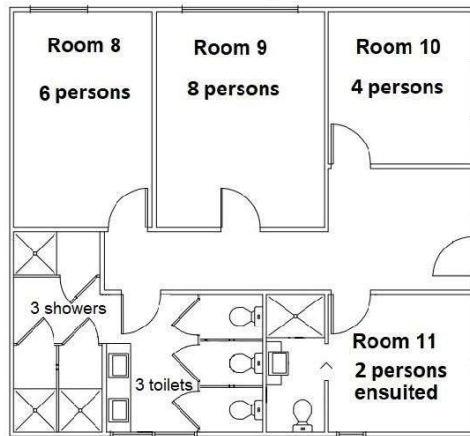

## STRZELECKI LODGE (Capacity 58)

## WATTLE LODGE (Capacity 20)

## MOUNTAIN ASH (Capacity 18)