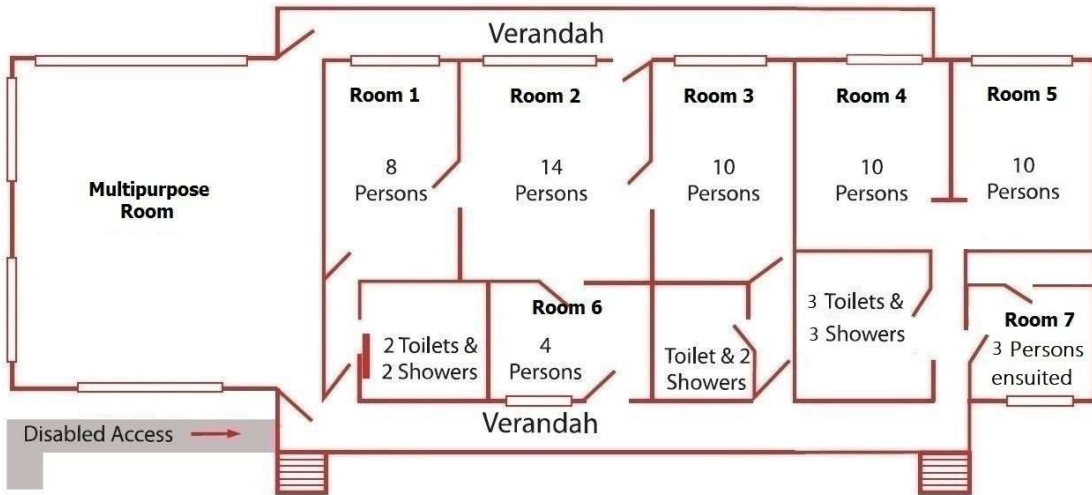

## STRZELECKI LODGE (Capacity 58)

## WATTLE LODGE (Capacity 20)