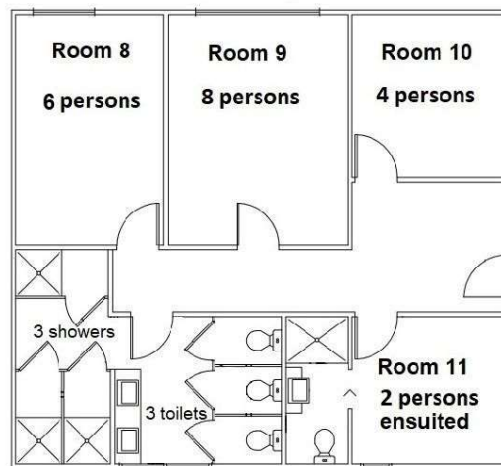

STRZELECKI LODGE

(Capacity 59)

WATTLE LODGE

(Capacity 20)

MOUNTAIN ASH

(Capacity 18-20)