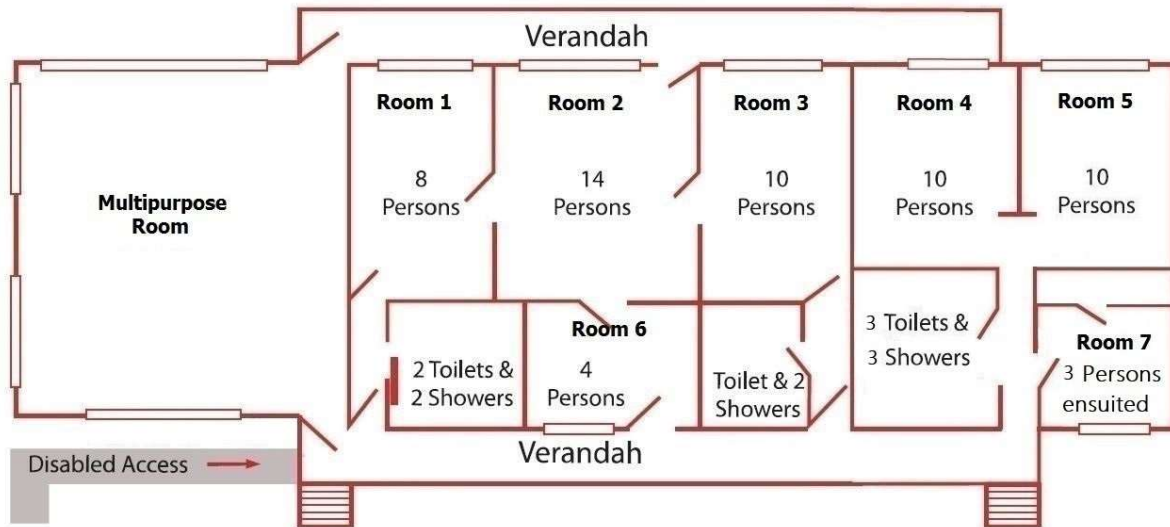

STRZELECKI LODGE

(Capacity 59)

WATTLE LODGE

(Capacity 20)

MOUNTAIN ASH

(Capacity 18-20)