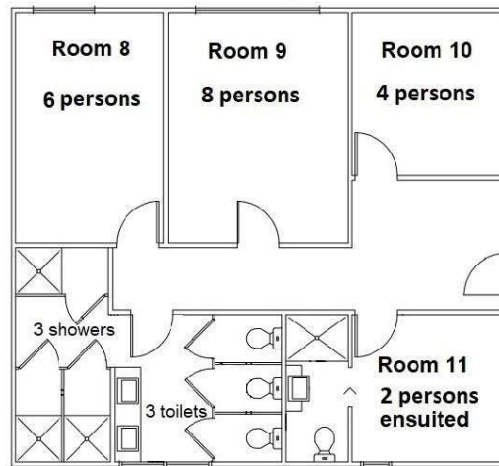

STRZELECKI LODGE

(Capacity 59)

WATTLE LODGE

(Capacity 20)

MOUNTAIN ASH

(Capacity 18-20)