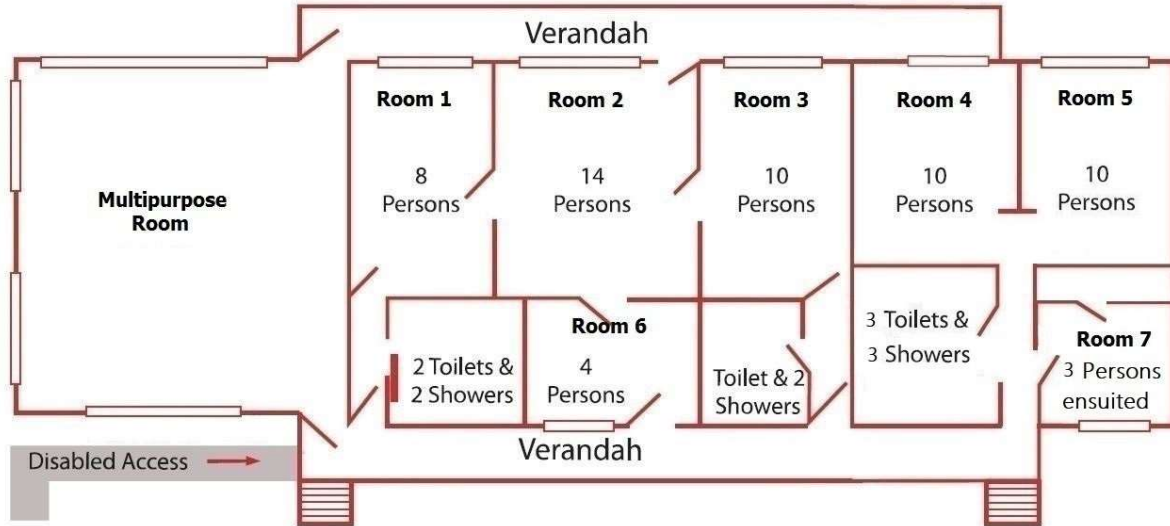

STRZELECKI LODGE

(Capacity 59)

WATTLE LODGE

(Capacity 20)

MOUNTAIN ASH

(Capacity 18-20)