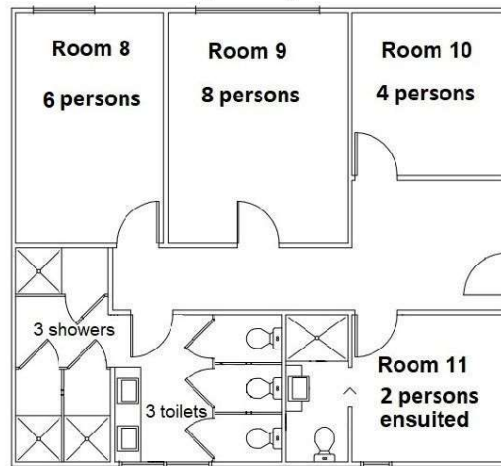

STRZELECKI LODGE (Capacity 64)

WATTLE LODGE (Capacity 20)

MOUNTAIN ASH (Capacity 18 east + 16 west)