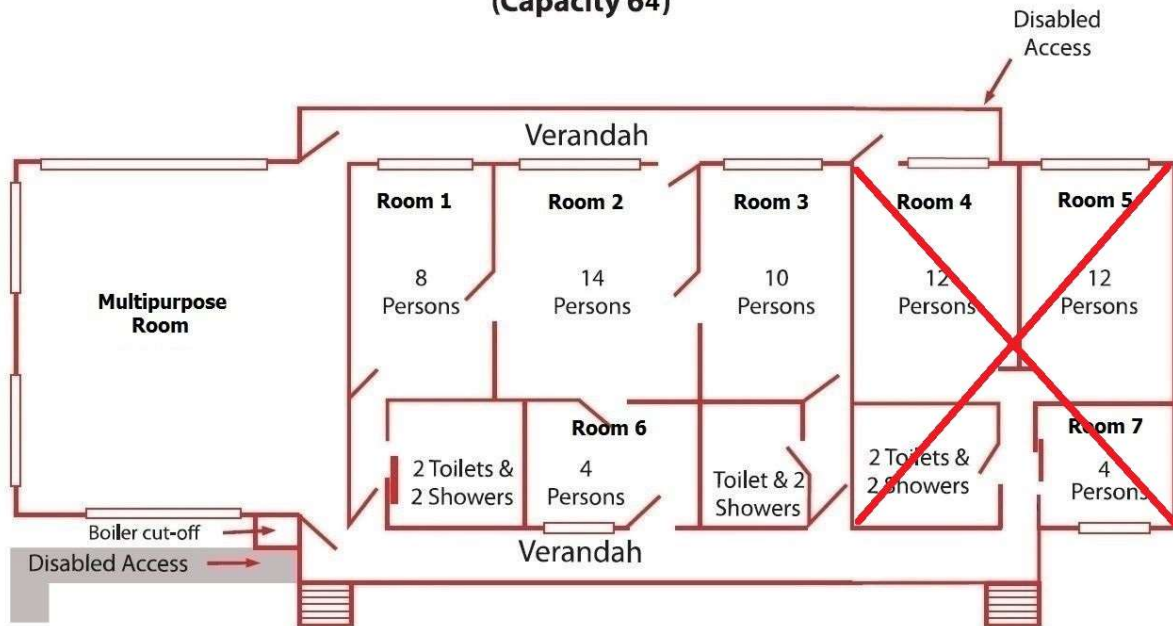

STRZELECKI LODGE (Capacity 64)

WATTLE LODGE (Capacity 20)

MOUNTAIN ASH (Capacity 18 east + 16 west)