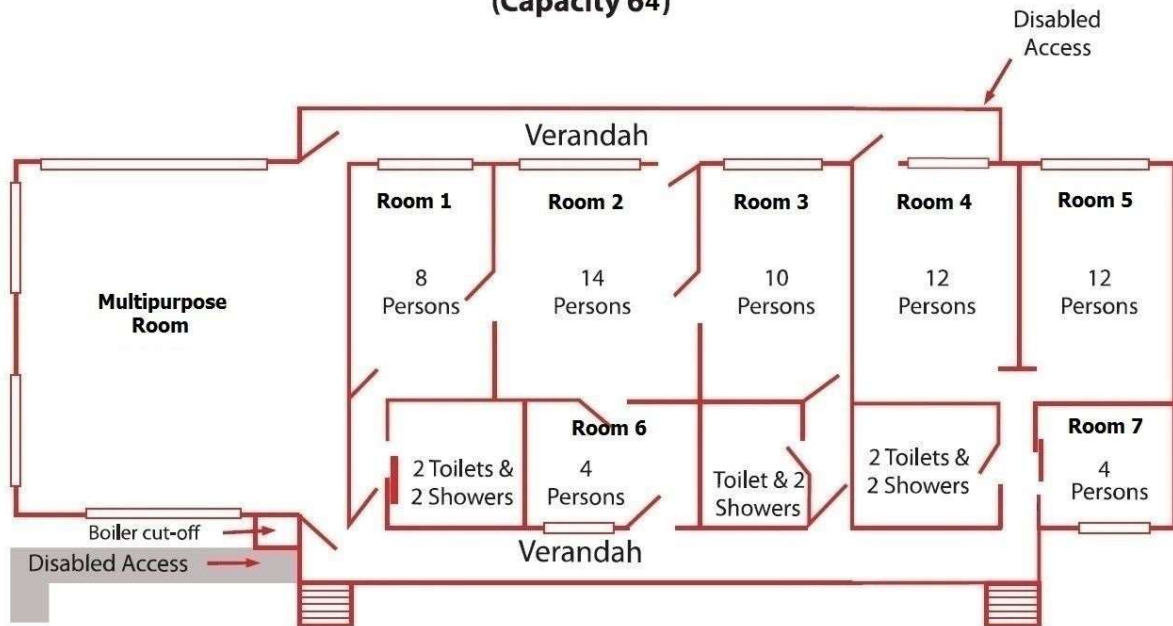

## STRZELECKI LODGE (Capacity 64)

## WATTLE LODGE (Capacity 20)

## MOUNTAIN ASH (Capacity 18 east + 16 west)