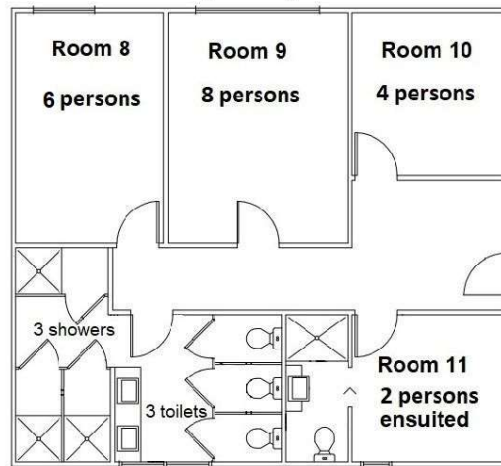

## STRZELECKI LODGE (Capacity 64)

## WATTLE LODGE (Capacity 20)

## MOUNTAIN ASH (Capacity 18 east + 16 west)