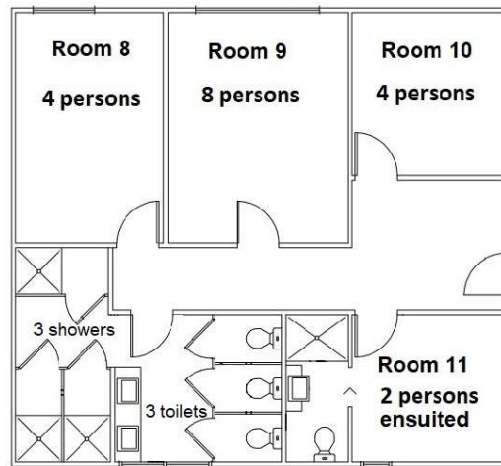

## STRZELECKI LODGE (Capacity 64)

## WATTLE LODGE (Capacity 20)

## MOUNTAIN ASH (Capacity 18 east + 16 west)