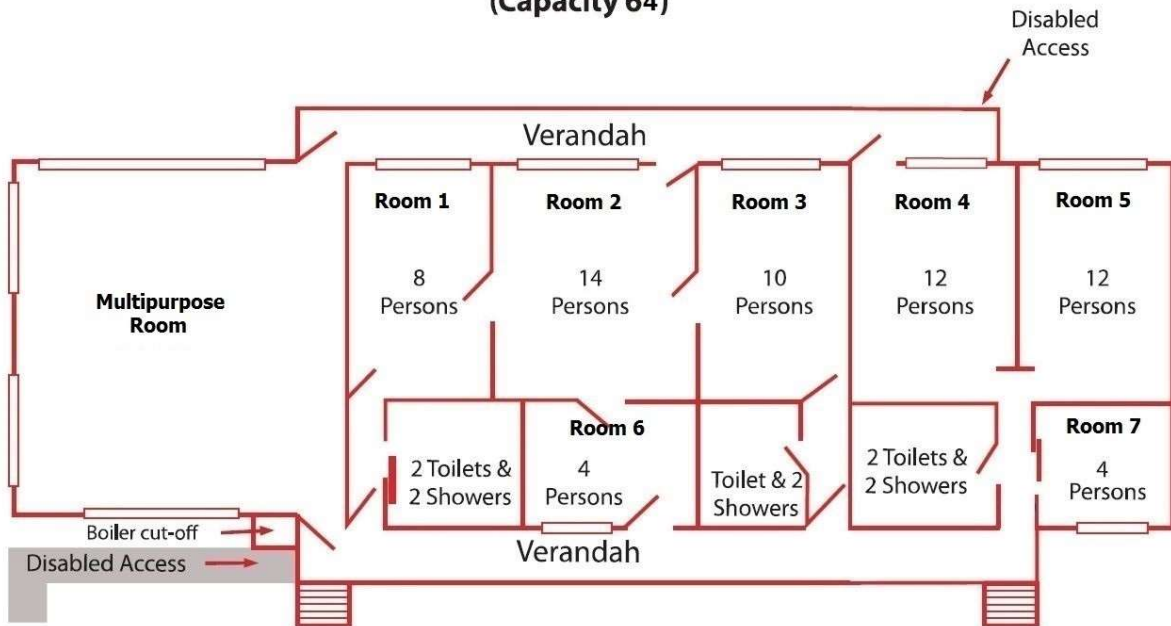

## STRZELECKI LODGE (Capacity 64)

## WATTLE LODGE (Capacity 20)

## MOUNTAIN ASH (Capacity 18 east + 16 west)